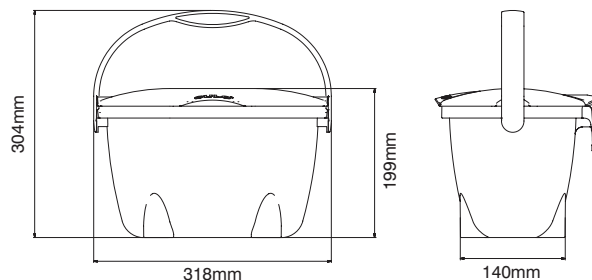

Removable lid for easy cleaning

Wide opening with unique knife scraper for easy use

Ergonomic design for effortless emptying

Elegant design is easily customised

Measurements to be used as a guide only - variations will occur