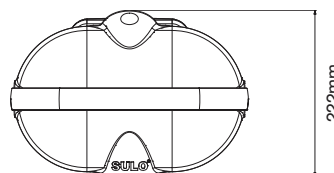

Removable lid for easy cleaning

Wide opening with unique knife scraper for easy use

Ergonomic design for effortless emptying

Elegant design is easily customised

Measurements to be used as a guide only - variations will occur